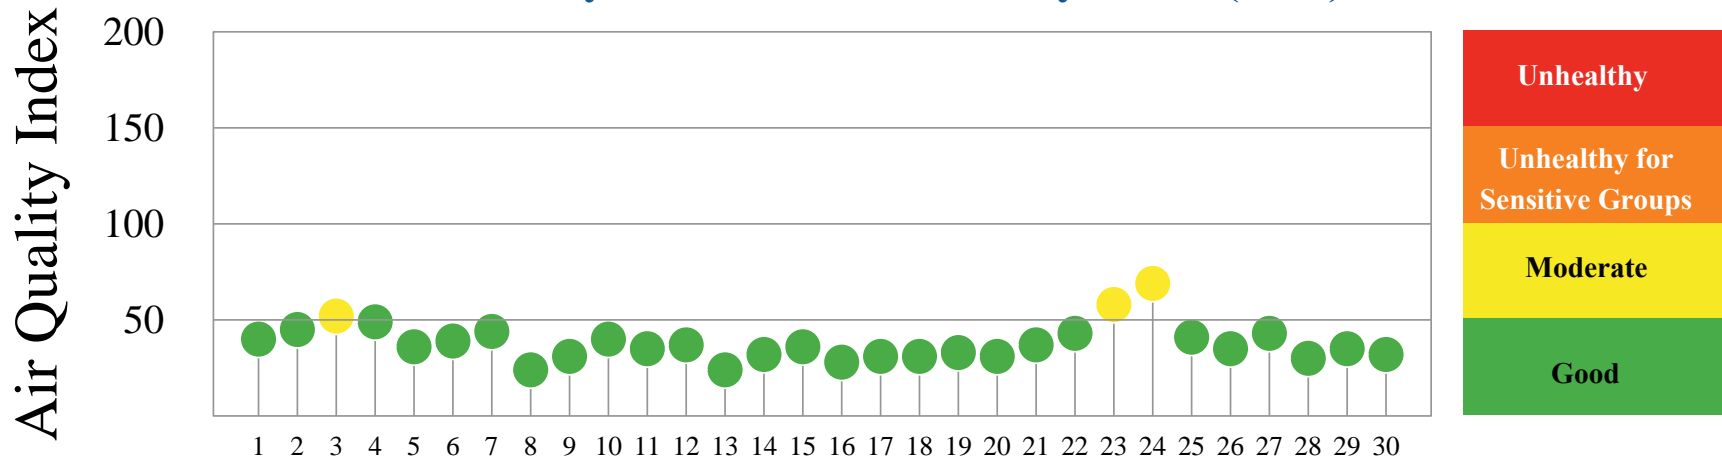

Quality of Air

Washington DC, November 2022

Daily Maximum Air Quality Index (AQI)[†]

November 2022

Number of Days above 100 AQI vs. Days $\geq 90^\circ\text{F}$ at BWI (2022)

	Jan	Feb	Mar	Apr	May	Jun	Jul	Aug	Sep	Oct	Nov	Dec	Total
8-hour Ozone	0	0	0	0	0	3	0	0	n/a	n/a	0	n/a	3
24-hour PM Fine	0	0	0	0	0	0	1	0	n/a	n/a	0	n/a	1
Both Pollutants	0	0	0	0	0	3	1	0	n/a	n/a	0	n/a	4
Days $\geq 90^\circ\text{F}$	0	0	0	0	5	8	18	15	n/a	n/a	0	n/a	46

Monitoring Locations

Air Quality Index (AQI)

[†] Data is preliminary.
AQI is calculated using
EPA 2016 Guidance.

*Unhealthy for
Sensitive Groups