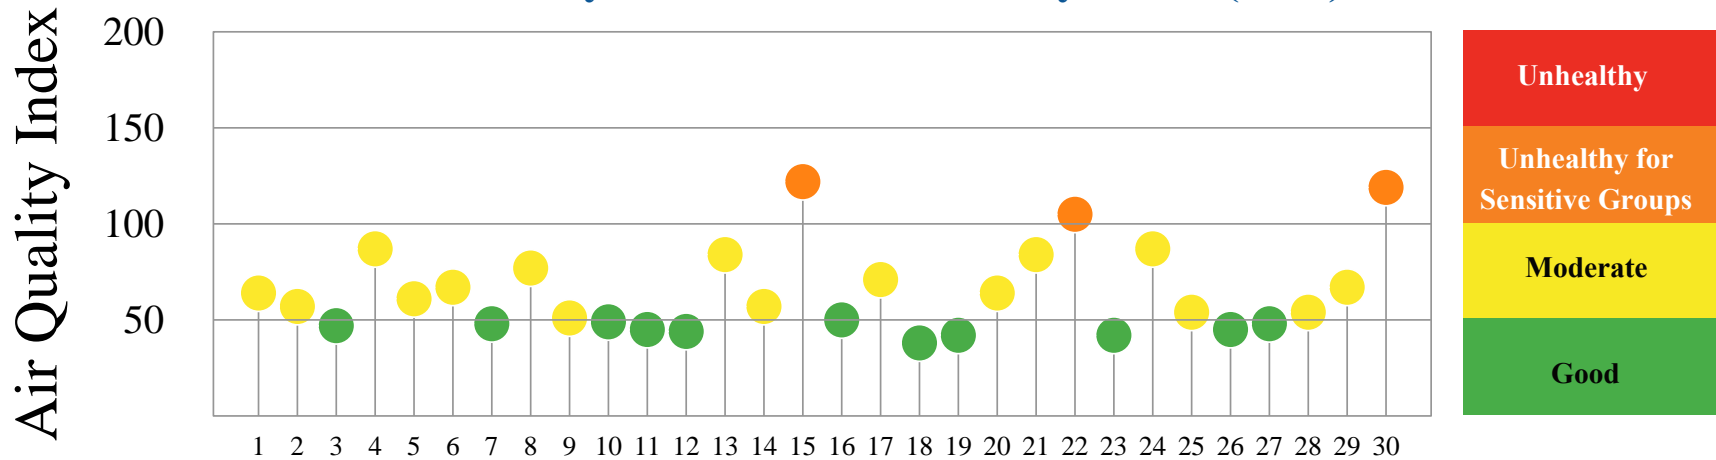

Quality of Air

Washington DC, June 2022

Daily Maximum Air Quality Index (AQI)[†]

June 2022

Number of Days above 100 AQI vs. Days $\geq 90^\circ\text{F}$ at BWI (2022)

	Jan	Feb	Mar	Apr	May	Jun	Jul	Aug	Sep	Oct	Nov	Dec	Total
8-hour Ozone	0	0	0	0	0	3	n/a	n/a	n/a	n/a	n/a	n/a	3
24-hour PM Fine	0	0	0	0	0	0	n/a	n/a	n/a	n/a	n/a	n/a	0
Both Pollutants	0	0	0	0	0	3	n/a	n/a	n/a	n/a	n/a	n/a	3
Days $\geq 90^\circ\text{F}$	0	0	0	0	5	8	n/a	n/a	n/a	n/a	n/a	n/a	13

Monitoring Locations

Air Quality Index (AQI)

[†] Data is preliminary.
AQI is calculated using
EPA 2016 Guidance.

*Unhealthy for
Sensitive Groups