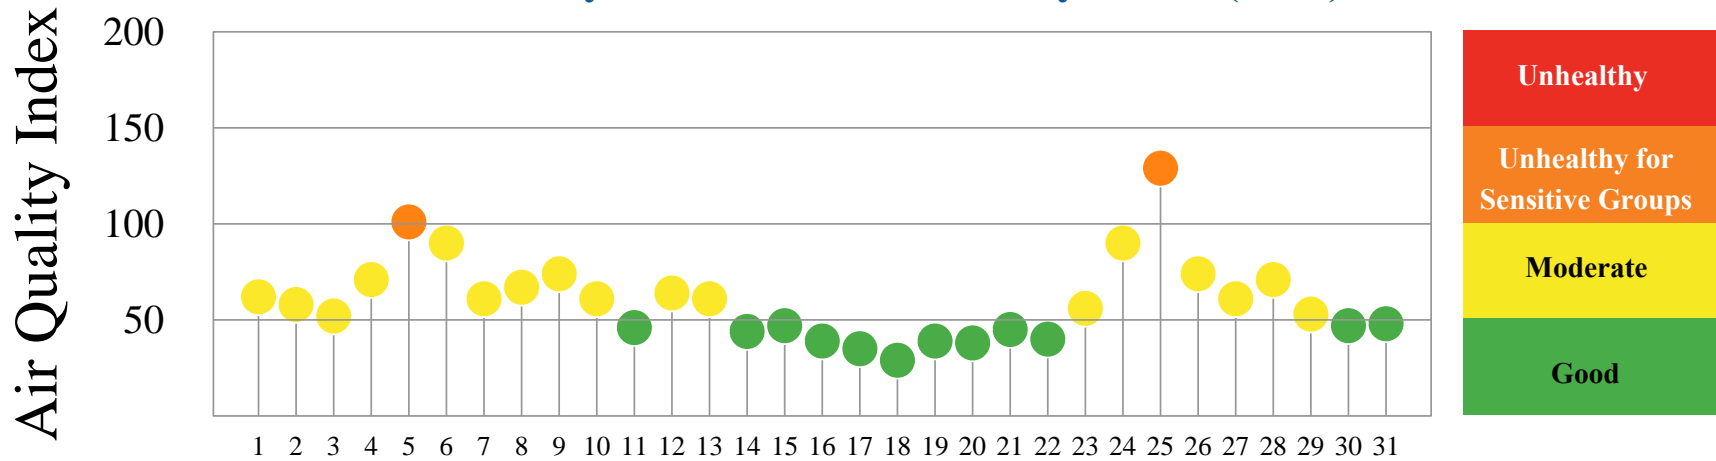

Quality of Air

Washington DC, August 2021

Daily Maximum Air Quality Index (AQI)[†]

August 2021

Monitoring Locations

Number of Days above 100 AQI vs. Days $\geq 90^\circ\text{F}$ at BWI (2021)

	Jan	Feb	Mar	Apr	May	Jun	Jul	Aug	Sep	Oct	Nov	Dec	Total
8-hour Ozone	0	0	0	0	3	1	2	2	n/a	n/a	n/a	n/a	8
24-hour PM Fine	0	0	0	0	0	0	2	0	n/a	n/a	n/a	n/a	2
Both Pollutants	0	0	0	0	3	1	4	2	n/a	n/a	n/a	n/a	10
Days $\geq 90^\circ\text{F}$	0	0	0	0	3	11	21	14	n/a	n/a	n/a	n/a	49

Air Quality Index (AQI)

[†] Data is preliminary.
AQI is calculated using
EPA 2016 Guidance.

*Unhealthy for
Sensitive Groups