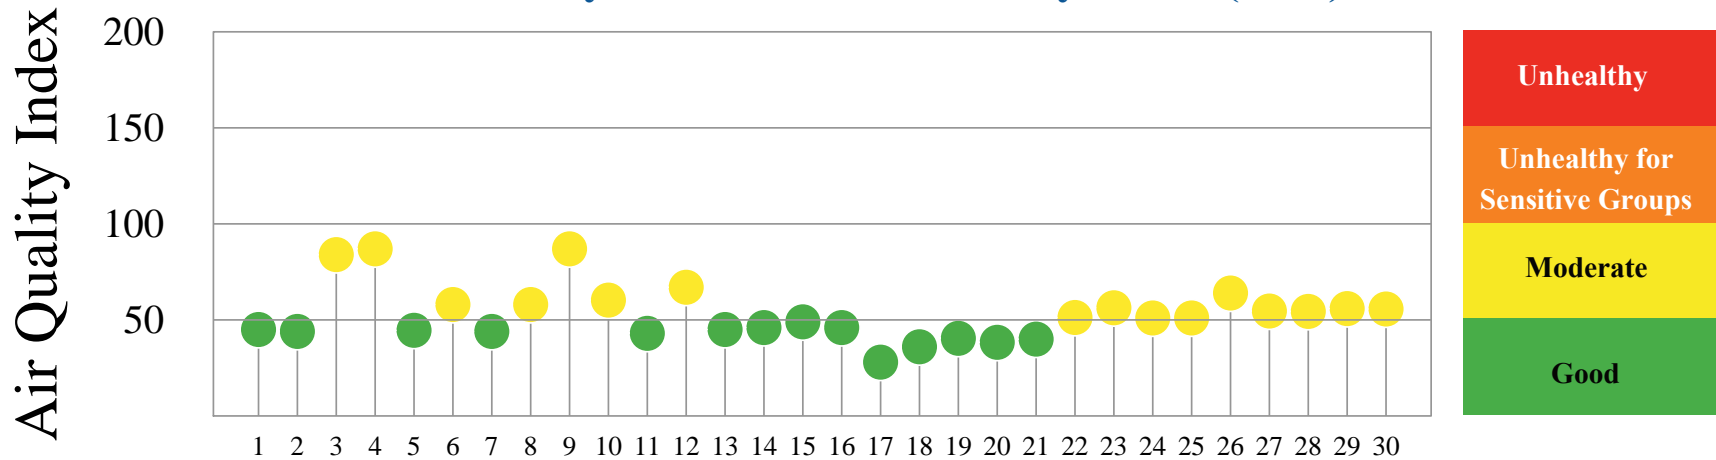

Quality of Air

Washington DC, June 2020

Daily Maximum Air Quality Index (AQI)[†]

June 2020

Number of Days above 100 AQI vs. Days $\geq 90^\circ\text{F}$ at BWI (2020)

	Jan	Feb	Mar	Apr	May	Jun	Jul	Aug	Sep	Oct	Nov	Dec	Total
8-hour Ozone	0	0	0	0	0	0	n/a	n/a	n/a	n/a	n/a	n/a	0
24-hour PM Fine	0	0	0	0	0	0	n/a	n/a	n/a	n/a	n/a	n/a	0
Both Pollutants	0	0	0	0	0	0	n/a	n/a	n/a	n/a	n/a	n/a	0
Days $\geq 90^\circ\text{F}$	0	0	0	0	0	10	n/a	n/a	n/a	n/a	n/a	n/a	10

Monitoring Locations

Air Quality Index (AQI)

[†] Data is preliminary.
AQI is calculated using
EPA 2016 Guidance.

*Unhealthy for
Sensitive Groups