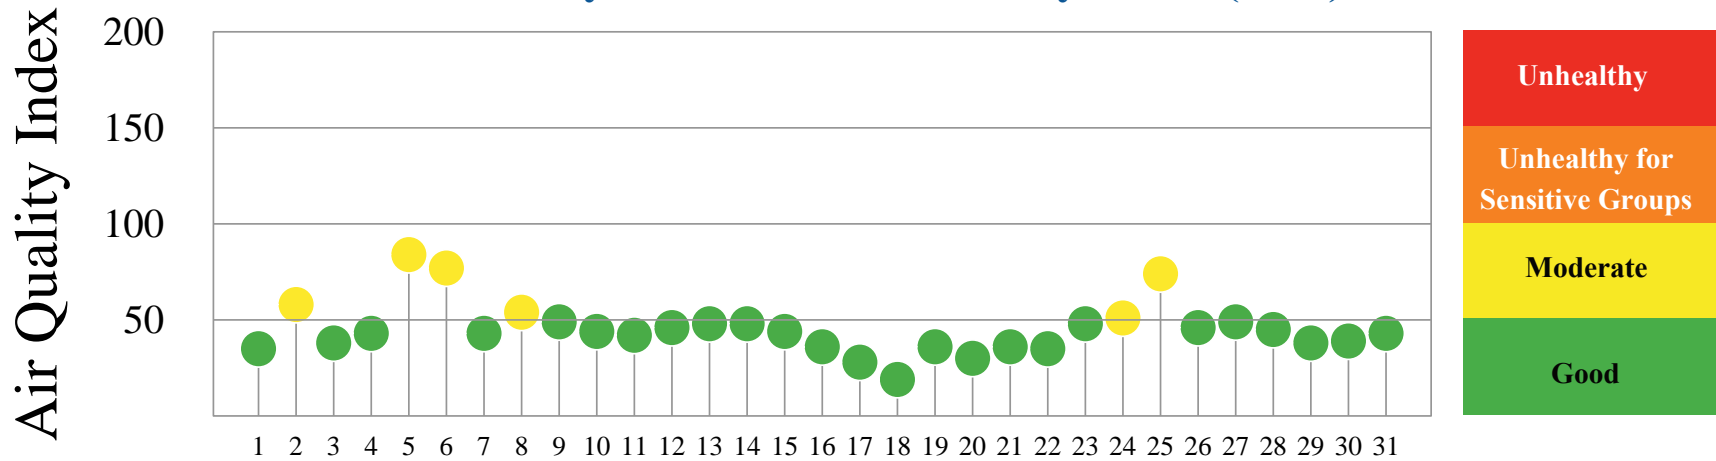

Quality of Air

Eastern Shore, August 2021

Daily Maximum Air Quality Index (AQI)[†]

August 2021

Number of Days above 100 AQI vs. Days $\geq 90^\circ\text{F}$ at BWI (2021)

	Jan	Feb	Mar	Apr	May	Jun	Jul	Aug	Sep	Oct	Nov	Dec	Total
8-hour Ozone	0	0	0	0	0	1	1	0	n/a	n/a	n/a	n/a	2
24-hour PM Fine	0	0	0	0	0	0	0	0	n/a	n/a	n/a	n/a	0
Both Pollutants	0	0	0	0	0	1	1	0	n/a	n/a	n/a	n/a	2
Days $\geq 90^\circ\text{F}$	0	0	0	0	3	11	21	14	n/a	n/a	n/a	n/a	49

Monitoring Locations

Air Quality Index (AQI)

[†] Data is preliminary.
AQI is calculated using
EPA 2016 Guidance.

*Unhealthy for
Sensitive Groups