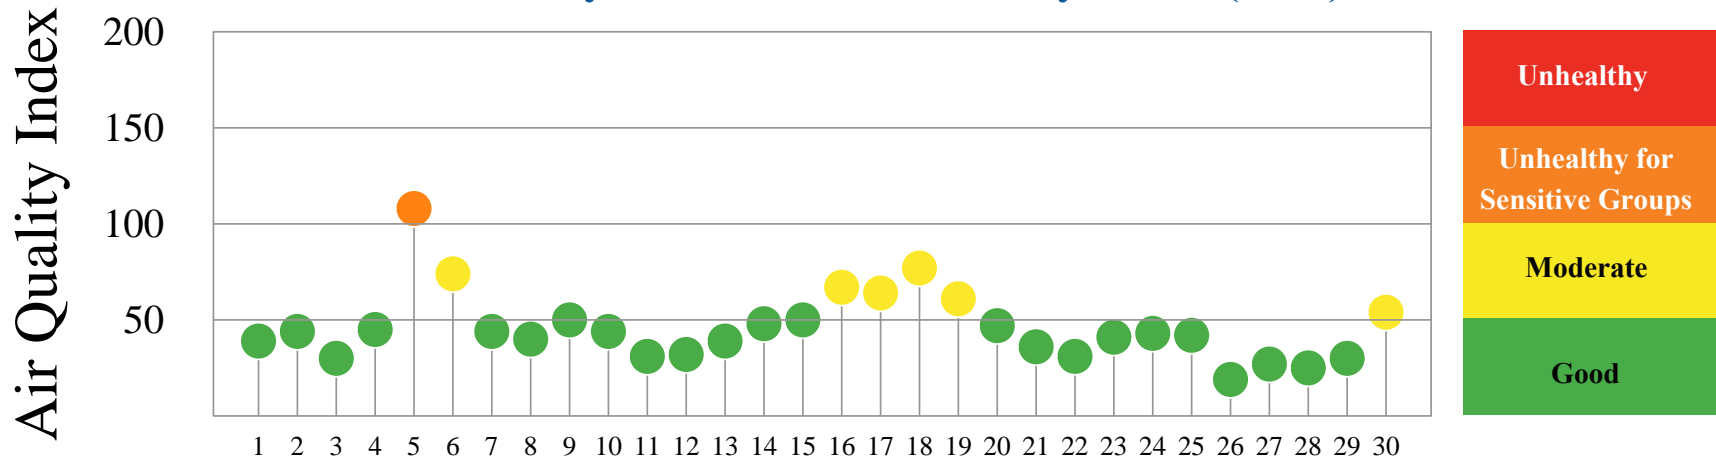

Quality of Air

Eastern Shore, June 2021

Daily Maximum Air Quality Index (AQI)[†]

June 2021

Number of Days above 100 AQI vs. Days $\geq 90^\circ\text{F}$ at BWI (2021)

	Jan	Feb	Mar	Apr	May	Jun	Jul	Aug	Sep	Oct	Nov	Dec	Total
8-hour Ozone	0	0	0	0	0	1	n/a	n/a	n/a	n/a	n/a	n/a	1
24-hour PM Fine	0	0	0	0	0	0	n/a	n/a	n/a	n/a	n/a	n/a	0
Both Pollutants	0	0	0	0	0	1	n/a	n/a	n/a	n/a	n/a	n/a	1
Days $\geq 90^\circ\text{F}$	0	0	0	0	3	11	n/a	n/a	n/a	n/a	n/a	n/a	14

Monitoring Locations

Air Quality Index (AQI)

[†] Data is preliminary.
AQI is calculated using
EPA 2016 Guidance.

*Unhealthy for
Sensitive Groups