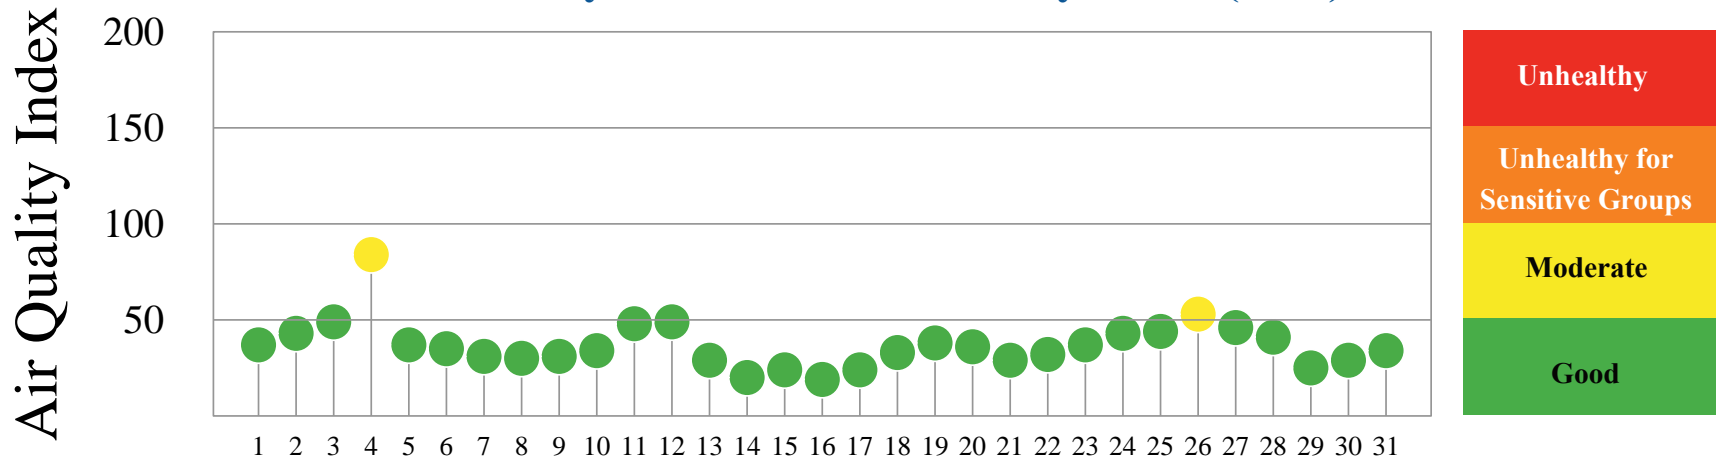

Quality of Air

Baltimore, October 2023

Daily Maximum Air Quality Index (AQI)[†]

October 2023

Number of Days above 100 AQI vs. Days ≥ 90°F at BWI (2023)

	Jan	Feb	Mar	Apr	May	Jun	Jul	Aug	Sep	Oct	Nov	Dec	Total
8-hour Ozone	0	0	0	2	1	7	6	0	1	0	n/a	n/a	17
24-hour PM Fine	0	0	0	0	0	4	0	0	0	0	n/a	n/a	4
Both Pollutants	0	0	0	2	1	9	6	0	1	0	n/a	n/a	19
Days ≥ 90°F	0	0	0	0	0	4	17	8	6	0	n/a	n/a	35

Monitoring Locations

Air Quality Index (AQI)

[†] Data is preliminary.
AQI is calculated using
EPA 2016 Guidance.

*Unhealthy for
Sensitive Groups