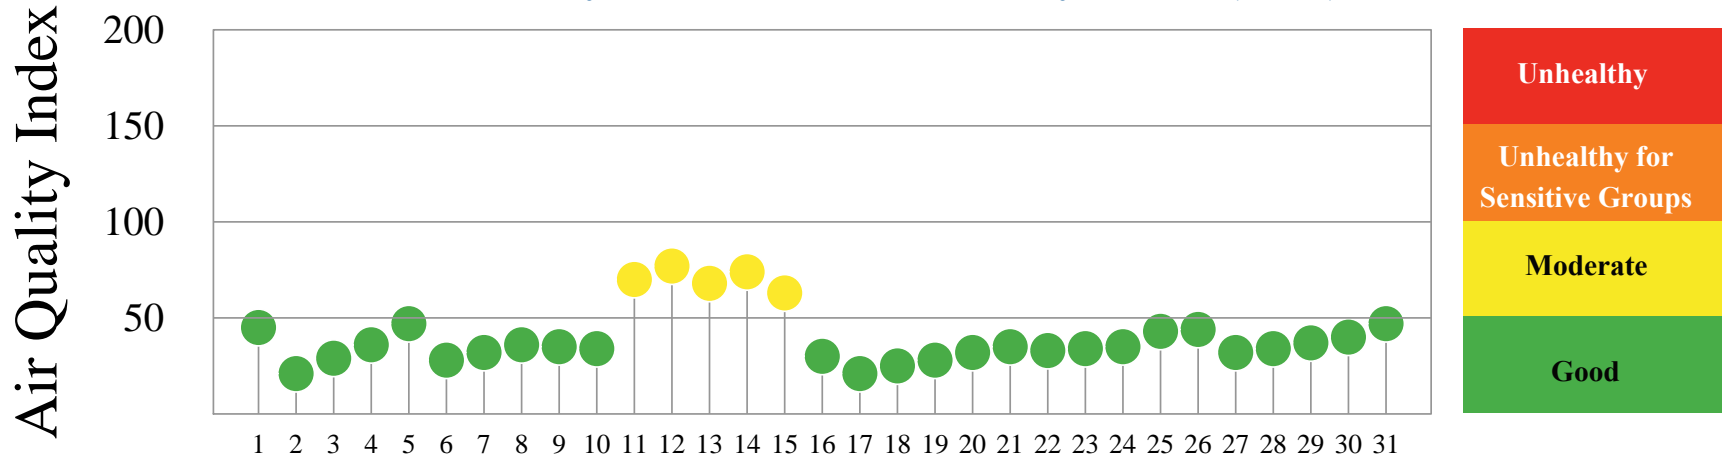

Quality of Air

Baltimore, January 2021

Daily Maximum Air Quality Index (AQI)[†]

January 2021

Number of Days above 100 AQI vs. Days $\geq 90^\circ\text{F}$ at BWI (2021)

	Jan	Feb	Mar	Apr	May	Jun	Jul	Aug	Sep	Oct	Nov	Dec	Total
8-hour Ozone	0	n/a	n/a	n/a	n/a	n/a	n/a	n/a	n/a	n/a	n/a	n/a	0
24-hour PM Fine	0	n/a	n/a	n/a	n/a	n/a	n/a	n/a	n/a	n/a	n/a	n/a	0
Both Pollutants	0	n/a	n/a	n/a	n/a	n/a	n/a	n/a	n/a	n/a	n/a	n/a	0
Days $\geq 90^\circ\text{F}$	0	n/a	n/a	n/a	n/a	n/a	n/a	n/a	n/a	n/a	n/a	n/a	0

Monitoring Locations

Air Quality Index (AQI)

[†] Data is preliminary.
AQI is calculated using
EPA 2016 Guidance.

*Unhealthy for
Sensitive Groups