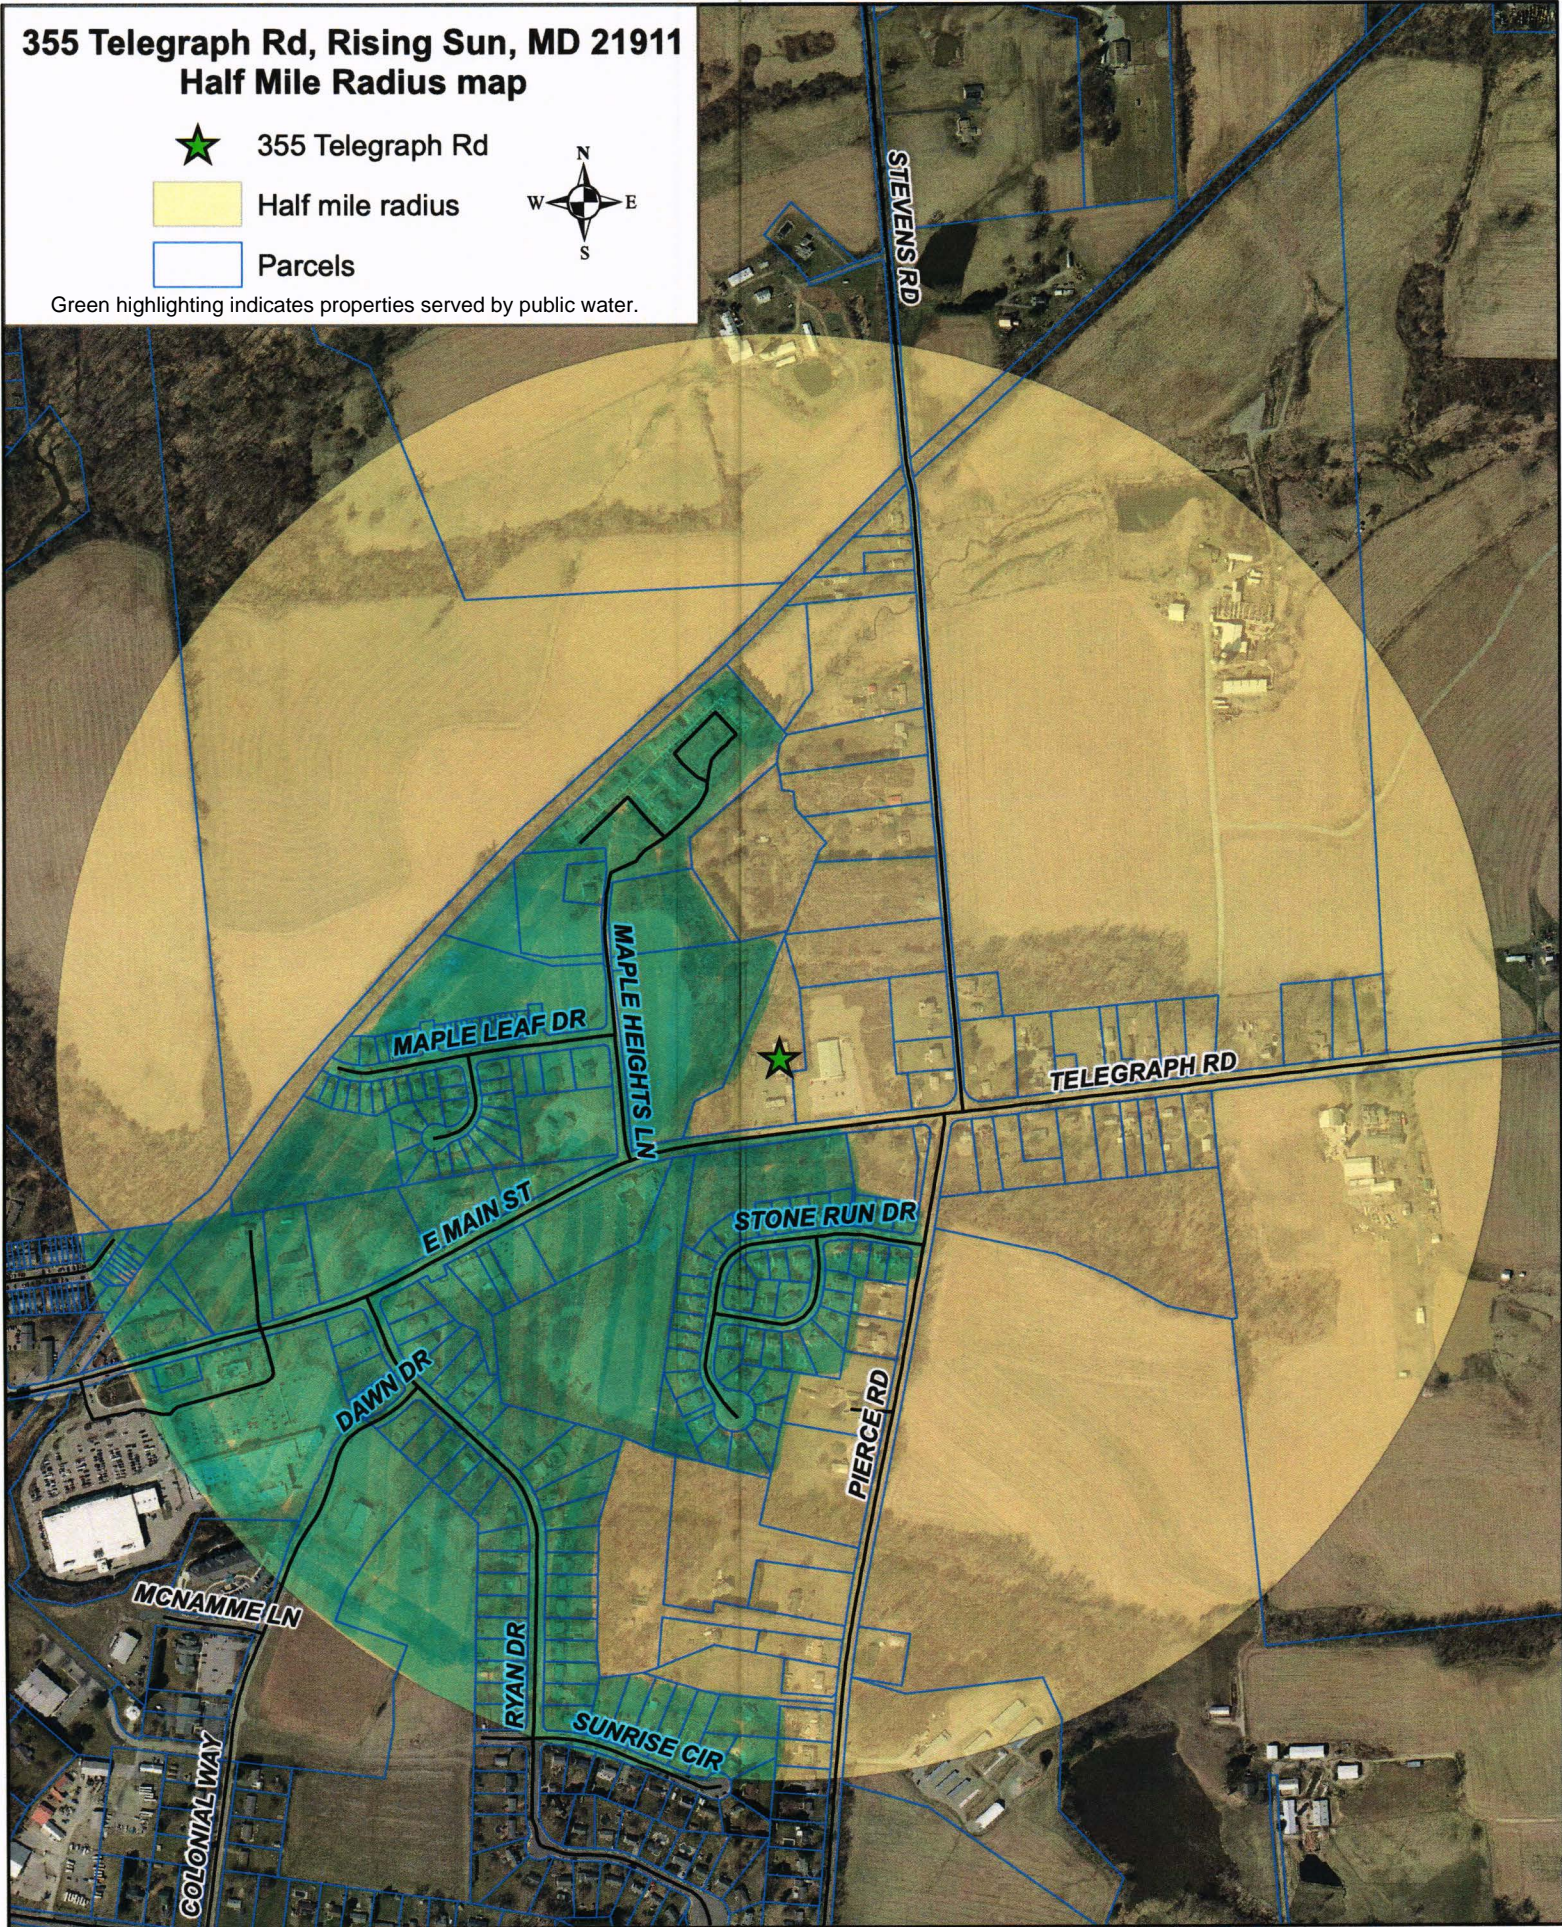

355 Telegraph Rd, Rising Sun, MD 21911 Half Mile Radius map

★ 355 Telegraph Rd

Half mile radius

Parcels

Green highlighting indicates properties served by public water.

1 inch = 700 feet

November 6, 2020