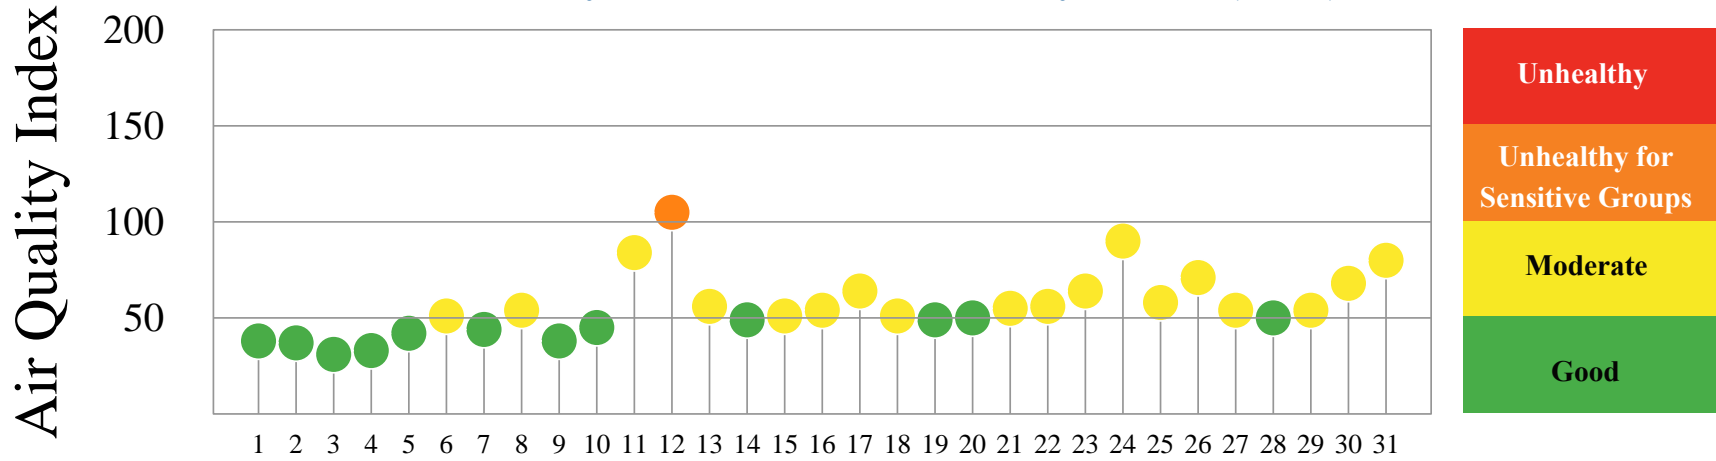

Quality of Air

Washington DC, May 2023

Daily Maximum Air Quality Index (AQI)[†]

May 2023

Monitoring Locations

Number of Days above 100 AQI vs. Days ≥ 90°F at BWI (2023)

	Jan	Feb	Mar	Apr	May	Jun	Jul	Aug	Sep	Oct	Nov	Dec	Total
8-hour Ozone	0	0	0	2	1	n/a	n/a	n/a	n/a	n/a	n/a	n/a	3
24-hour PM Fine	0	0	0	0	0	n/a	n/a	n/a	n/a	n/a	n/a	n/a	0
Both Pollutants	0	0	0	2	1	n/a	n/a	n/a	n/a	n/a	n/a	n/a	3
Days ≥ 90°F	0	0	0	0	0	n/a	n/a	n/a	n/a	n/a	n/a	n/a	0

Air Quality Index (AQI)

[†] Data is preliminary.
AQI is calculated using
EPA 2016 Guidance.

*Unhealthy for
Sensitive Groups