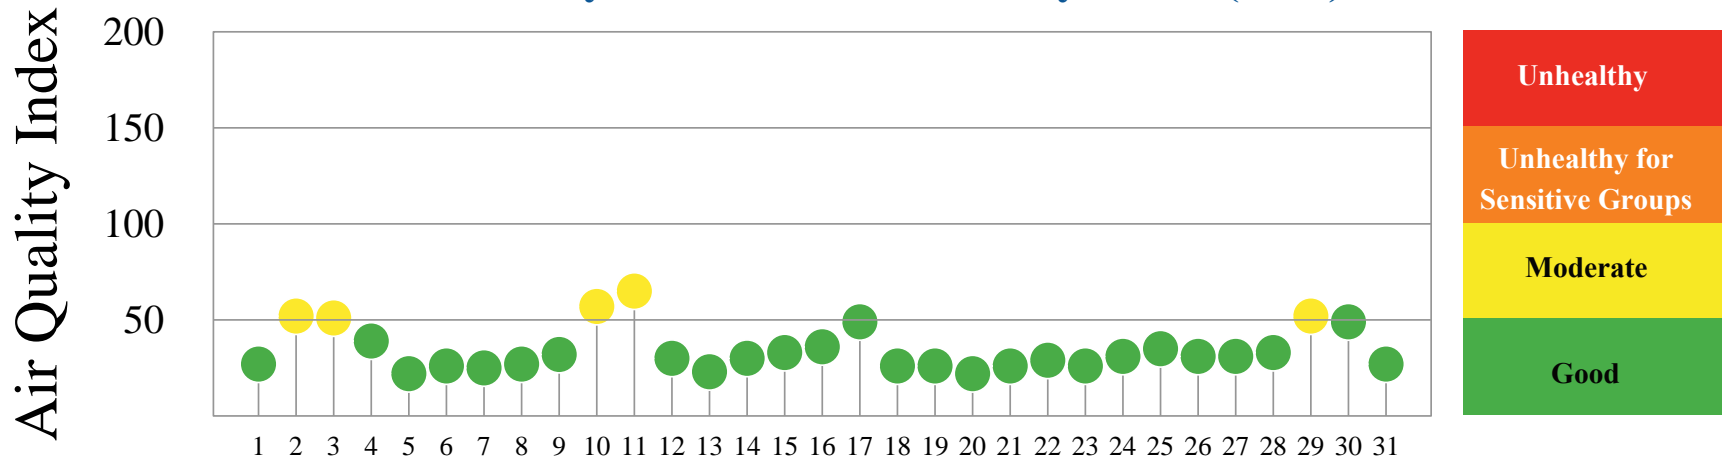

Quality of Air

Washington DC, January 2023

Daily Maximum Air Quality Index (AQI)[†]

January 2023

Monitoring Locations

Number of Days above 100 AQI vs. Days $\geq 90^\circ\text{F}$ at BWI (2023)

	Jan	Feb	Mar	Apr	May	Jun	Jul	Aug	Sep	Oct	Nov	Dec	Total
8-hour Ozone	0	n/a	n/a	n/a	n/a	n/a	n/a	n/a	n/a	n/a	n/a	n/a	0
24-hour PM Fine	0	n/a	n/a	n/a	n/a	n/a	n/a	n/a	n/a	n/a	n/a	n/a	0
Both Pollutants	0	n/a	n/a	n/a	n/a	n/a	n/a	n/a	n/a	n/a	n/a	n/a	0
Days $\geq 90^\circ\text{F}$	0	n/a	n/a	n/a	n/a	n/a	n/a	n/a	n/a	n/a	n/a	n/a	0

Air Quality Index (AQI)

[†] Data is preliminary.
AQI is calculated using
EPA 2016 Guidance.

*Unhealthy for
Sensitive Groups