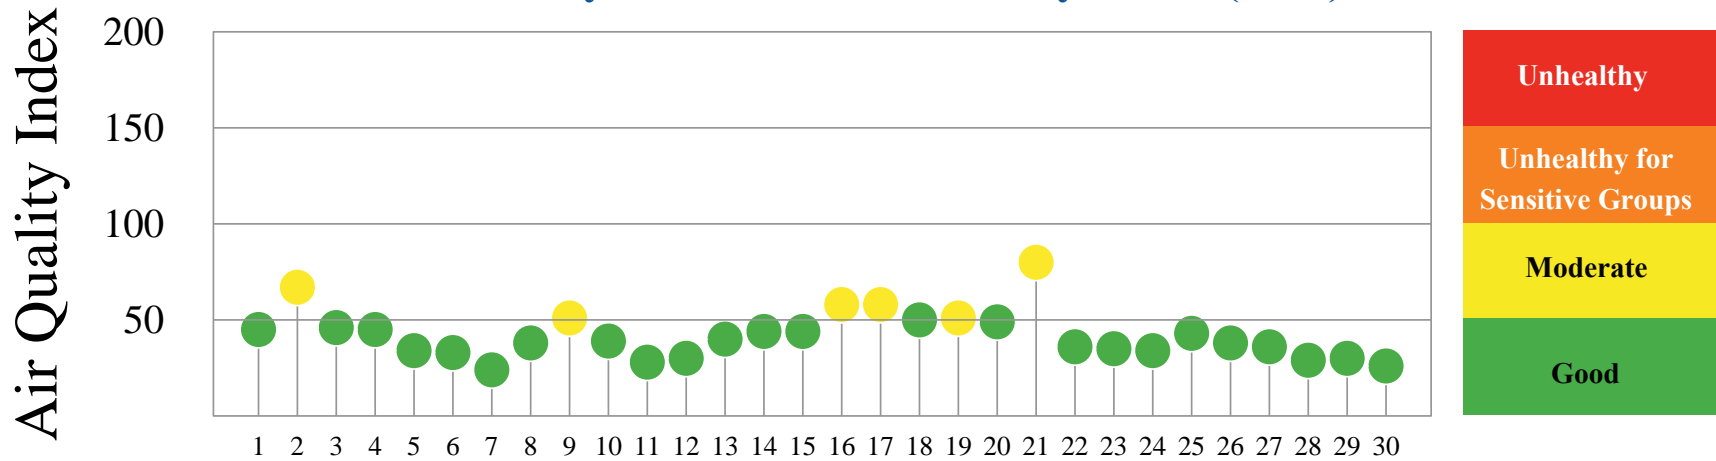

Quality of Air

Washington DC, September 2022

Daily Maximum Air Quality Index (AQI)[†]

September 2022

Number of Days above 100 AQI vs. Days ≥ 90°F at BWI (2022)

| | Jan | Feb | Mar | Apr | May | Jun | Jul | Aug | Sep | Oct | Nov | Dec | Total |
|-----------------|-----|-----|-----|-----|-----|-----|-----|-----|-----|-----|-----|-----|-------|
| 8-hour Ozone | 0 | 0 | 0 | 0 | 0 | 3 | 0 | 0 | 0 | n/a | n/a | n/a | 3 |
| 24-hour PM Fine | 0 | 0 | 0 | 0 | 0 | 0 | 1 | 0 | 0 | n/a | n/a | n/a | 1 |
| Both Pollutants | 0 | 0 | 0 | 0 | 0 | 3 | 1 | 0 | 0 | n/a | n/a | n/a | 4 |
| Days ≥ 90°F | 0 | 0 | 0 | 0 | 5 | 8 | 18 | 15 | 2 | n/a | n/a | n/a | 48 |

Monitoring Locations

Air Quality Index (AQI)

[†] Data is preliminary.
AQI is calculated using
EPA 2016 Guidance.

*Unhealthy for
Sensitive Groups