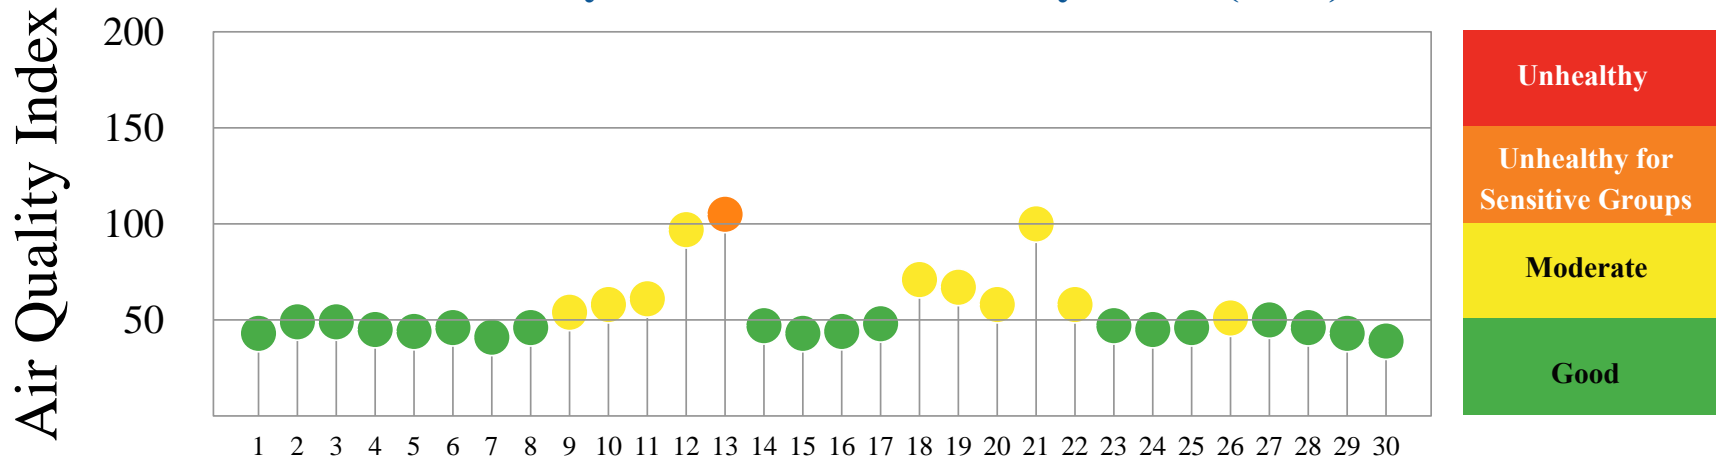

Quality of Air

Eastern Shore, April 2023

Daily Maximum Air Quality Index (AQI)[†]

April 2023

Number of Days above 100 AQI vs. Days $\geq 90^\circ\text{F}$ at BWI (2023)

	Jan	Feb	Mar	Apr	May	Jun	Jul	Aug	Sep	Oct	Nov	Dec	Total
8-hour Ozone	0	0	0	1	n/a	n/a	n/a	n/a	n/a	n/a	n/a	n/a	1
24-hour PM Fine	0	0	0	0	n/a	n/a	n/a	n/a	n/a	n/a	n/a	n/a	0
Both Pollutants	0	0	0	1	n/a	n/a	n/a	n/a	n/a	n/a	n/a	n/a	1
Days $\geq 90^\circ\text{F}$	0	0	0	0	n/a	n/a	n/a	n/a	n/a	n/a	n/a	n/a	0

Monitoring Locations

Air Quality Index (AQI)

[†] Data is preliminary.
AQI is calculated using
EPA 2016 Guidance.

*Unhealthy for
Sensitive Groups