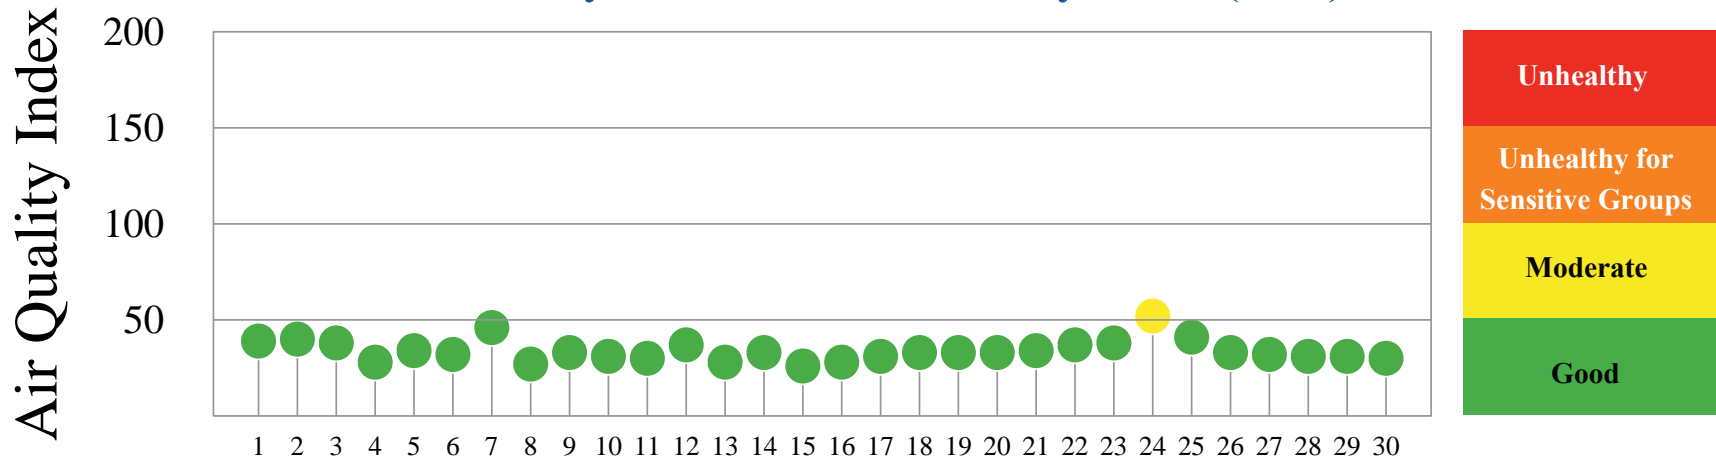

Quality of Air

Eastern Shore, November 2022

Daily Maximum Air Quality Index (AQI)[†]

November 2022

Number of Days above 100 AQI vs. Days $\geq 90^\circ\text{F}$ at BWI (2022)

	Jan	Feb	Mar	Apr	May	Jun	Jul	Aug	Sep	Oct	Nov	Dec	Total
8-hour Ozone	0	0	0	0	0	0	0	0	n/a	n/a	0	n/a	0
24-hour PM Fine	0	0	0	0	0	0	0	0	n/a	n/a	0	n/a	0
Both Pollutants	0	0	0	0	0	0	0	0	n/a	n/a	0	n/a	0
Days $\geq 90^\circ\text{F}$	0	0	0	0	5	8	18	15	n/a	n/a	0	n/a	46

Monitoring Locations

Air Quality Index (AQI)

[†] Data is preliminary.
AQI is calculated using
EPA 2016 Guidance.

*Unhealthy for
Sensitive Groups