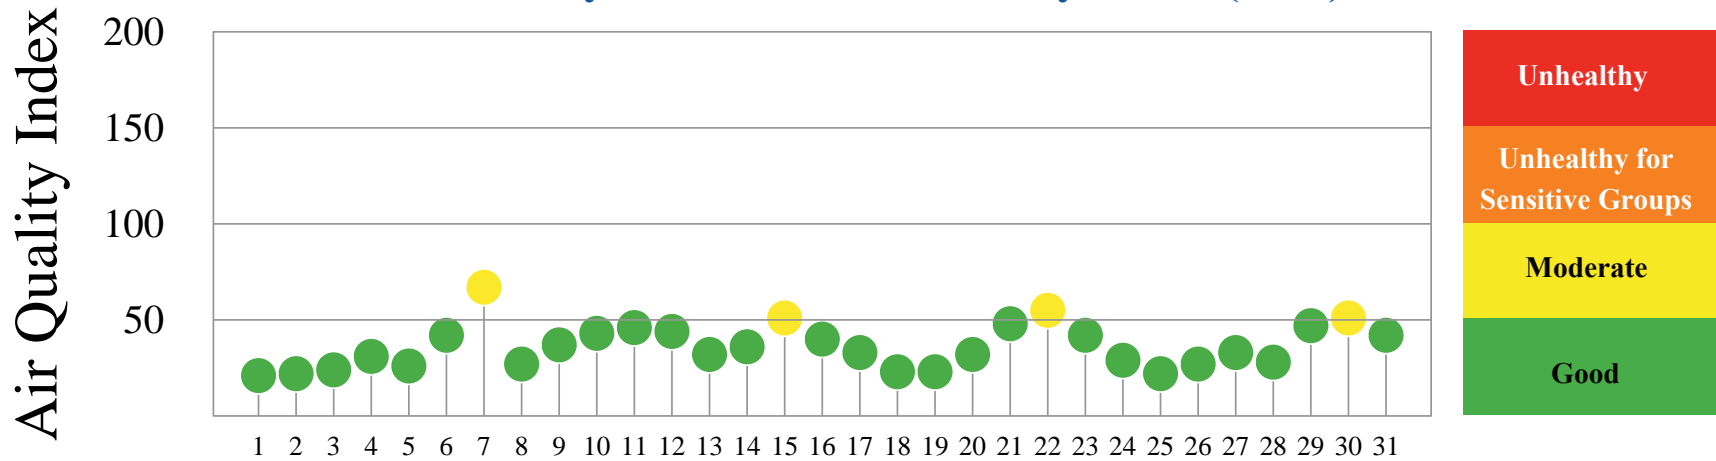

Quality of Air

Baltimore, October 2022

Daily Maximum Air Quality Index (AQI)[†]

October 2022

Number of Days above 100 AQI vs. Days $\geq 90^\circ\text{F}$ at BWI (2022)

	Jan	Feb	Mar	Apr	May	Jun	Jul	Aug	Sep	Oct	Nov	Dec	Total
8-hour Ozone	0	0	0	0	0	2	1	0	0	0	n/a	n/a	3
24-hour PM Fine	0	0	0	0	0	0	0	0	0	0	n/a	n/a	0
Both Pollutants	0	0	0	0	0	2	1	0	0	0	n/a	n/a	3
Days $\geq 90^\circ\text{F}$	0	0	0	0	5	8	18	15	2	0	n/a	n/a	48

Monitoring Locations

Air Quality Index (AQI)

[†] Data is preliminary.
AQI is calculated using
EPA 2016 Guidance.

*Unhealthy for
Sensitive Groups